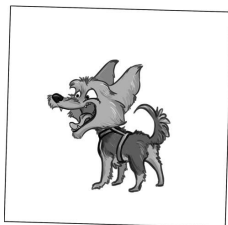

A **Shih Tzu**
says it like it is!

Doggy Bingo

Can you spot dog's like the character's
from today's story on your walk? Tick the
boxes of the dogs you see that look similar.

Remember to be Dog Safe!

Use this sheet to remind you what the characters look like

Sandra the Shih Tzu is a small long haired dog with white and purple fur.

Justin the Jack Russell is a small dog with short smooth hair. He is white with brown spots and a ginger face.

Benji the basset hound is a medium size dog. He has very short legs, long ears and very baggy skin. His fur is short and brown with patches.

Catherine the Cockerpoo is a medium sized dog with long curly haired dog. She is golden like honey and she has long curly ears. She also has a beardy face.

Gertie the Great Dane is an enormous dog. She has very big ears, big paws, and long legs. She is white with spots.

Iollo the Yorkshire Terrier is a teeny tiny little dog. He has scruffy hair and a whiskery beard. He is sandy in colour with a grey back.

Ivan the Irish setter is a big red dog. He has long wavy hair on his ears and tail and a big long droopy muzzle. He has a big dome shaped head and his fur is so shiny in the sun.