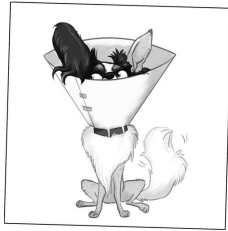

Pennie Papillon is a little dog with long white hair and a black head. She has a big flowy long tail and big batty ears. She is wearing a cone because she has been to the vet