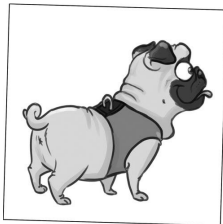

Catherine the Cockerpoo is a medium sized dog with long curly haired dog. She is golden like honey and she has long curly ears. She also has a beardy face.

Gertie the Great Dane is an enormous dog. She has very big ears, big paws, and long legs. She is white with spots.

Iollo the Yorkshire Terrier is a teeny tiny little dog. He has scruffy hair and a whiskery beard. He is sandy in colour with a grey back.

Ivan the Irish setter is a big red dog. He has long wavy hair on his ears and tail and a big long droopy muzzle. He has a big dome shaped head and his fur is so shiny in the sun.

Lily the Labrador is a big black dog. She has short smooth fur and it is shiny in the sun. She has velvety floppy ears and big paws.

Pennie Papillon is a little dog with long white hair and a black head. She has a big flowy long tail and big batty ears. She is wearing a cone because she has been to the vet