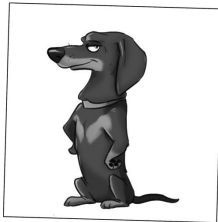

Denise the dachshund is a little black dog with a long sausage body and short legs.